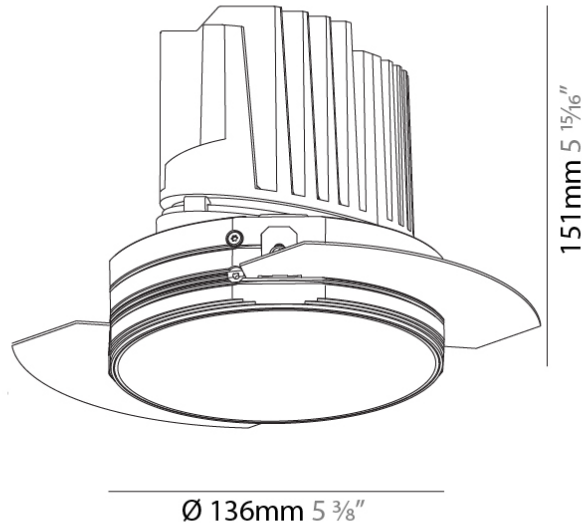

ELECTRICAL

Lamp Type: LED (Zhaga Standard)
Input Wattage (W): 28
Total Output Wattage (W): 26.4
Dimming: Tri-Mode (Non-Dimming and Phase Dimming (120Vac only) and 0-10V Dimming)
Driver Included: No
Driver Location: Recessed Housing
Driver Type: Constant Current - Universal
Driver Class: Class 2
Housing: See components
Input Voltage (V): 120 - 277
Constant Current (MA): 700

LED

Number of LEDs: 1
Color Temperature (°K): 2700 / 3000 / 3500 / 4000
Max. Delivered Lumen (lm): 2156 / 2244 / 2377 / 2425
Nominal Lumen (lm): 2909 / 3028 / 3208 / 2373
CRI: >90 CRI
Lamp Life (hrs): 50000
Upon Request: RGB-W Tunable White Special Color Temperature Special LED

OPTICAL

Reflector°: 18 / 34
Optic°: Lens Pack - No Lens / Linear Spread Lens / Honeycomb / Spread Lens
Adjustability: Fixed
Upon Request: Special Beam Angles

RATINGS AND CERTIFICATIONS

382, F 416-247-9319, www.zaneen.com

Available only in North America. For assistance on 'custom' specifications, contact zteam@zaneen.com. In a constant effort to supply the best product, we reserve the right to change specifications or materials without notice. The most recent specification sheets are found at zaneen.com

IP rating: IP20