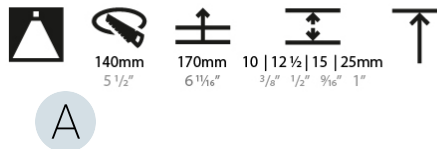

ELECTRICAL

Lamp Type: LED (Zhaga Standard)
Input Wattage (W): 13.2 / 16.5
Total Output Wattage (W): 12.1 / 14.7
Dimming: Tri-Mode (Non-Dimming and Phase Dimming (120Vac only) and 0-10V Dimming)
Driver Included: No
Driver Location: Recessed Housing
Driver Type: Constant Current - Universal
Driver Class: Class 2
Housing: See components
Input Voltage (V): 120 - 277
Constant Current (MA): 350

LED

Number of LEDs: 1
Color Temperature (°K): 2700 / 3000 / 3500 / 4000
Max. Delivered Lumen (lm): 814 / 877 / 911 / 930
Nominal Lumen (lm): 1246 / 1342 / 1396 / 1424
CRI: >90 CRI
Efficiency (%): 90.5
Lamp Life (hrs): 50000
Upon Request: RGB-W Tunable White Special Color Temperature Special LED

OPTICAL

Reflector°: 10
Optic°: Lens Pack - No Lens / Linear Spread Lens / Honeycomb / Spread Lens
Upon Request: Special Beam Angles

RATINGS AND CERTIFICATIONS

382, F 416-247-9319, www.zaneen.com

Not to be used in conjunction with other Zaneen products. For assistance on 'custom' specifications, contact zteam@zaneen.com. In a constant effort to supply the best product, we reserve the right to change specifications or materials without notice. The most recent specification sheets are found at zaneen.com

IP rating: IP20